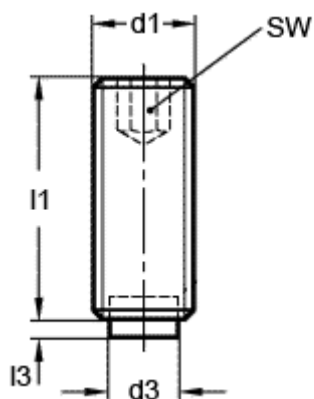

Data Sheet

Article number: 209316071

Description: E+G Grub screw, st. steel
GN 913.5-M5-10-KU

Measures

$d1 = M5$
 $d3 = 3$
 $l1 = 10.0$
 $l3 = 1.0$
 $SW = 2.5$